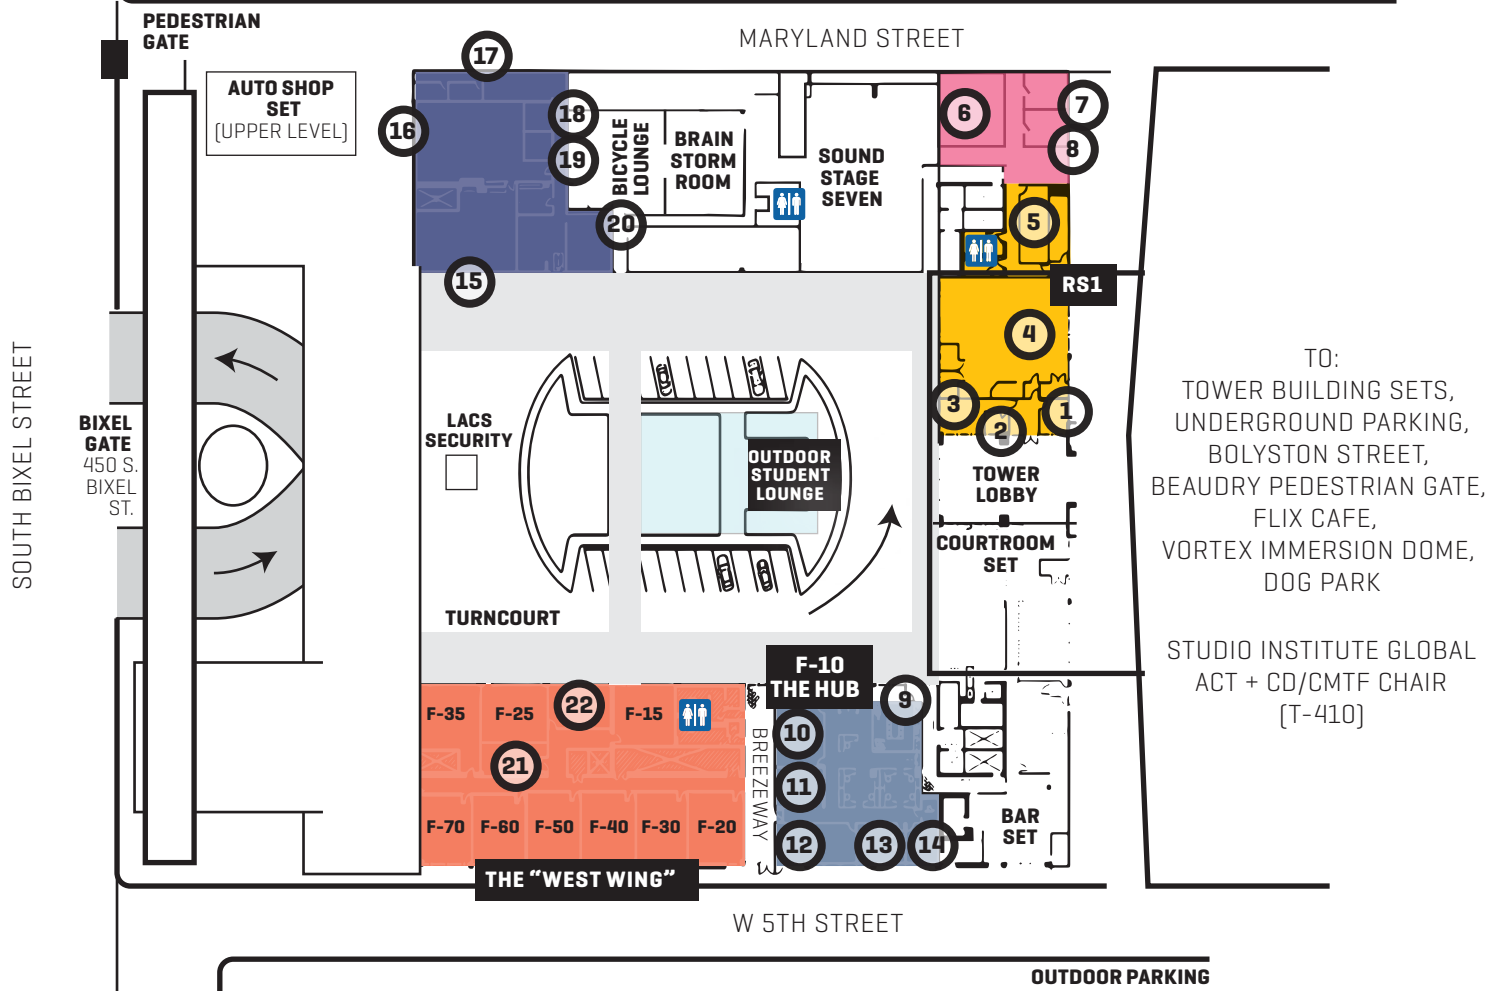

1201 W 5TH STREET, F-10
LOS ANGELES, CA 90017

CAMPUS MAP

SOUND STAGES 1-6

TO:
TOWER BUILDING SETS,
UNDERGROUND PARKING,
BOLYSTON STREET,
BEAUDRY PEDESTRIAN GATE,
FLIX CAFE,
VORTEX IMMERSION DOME,
DOG PARK

STUDIO INSTITUTE GLOBAL
ACT + CD/CMTF CHAIR
[T-410]

REV 8.21.18

<p>RS1</p> <ol style="list-style-type: none"> 1. SITE DIRECTOR/ DIRECTOR OF OPERATIONS 2. ADVANCED PRODUCTION LAB 3. FUTURE FINISHING LAB 4. RS1 STUDIO + GREEN SCREEN 5. EDITING LAB 	<p>THE HUB</p> <ol style="list-style-type: none"> 9. MALT SHOP 10. CONFERENCE ROOM 11. PRODUCTION OFFICE 12. COMPUTER LAB 13. DEPT. CHAIRS - FDC - GED 14. DEAN OF ACADEMIC AFFAIRS 	<p>15. STUDIO M-40</p> <ol style="list-style-type: none"> 16. DANCE STUDIO 1 17. DRESSING ROOMS 18. STORAGE 19. STORAGE 20. EQUIPMENT ROOM 	<p>THE "WEST WING"</p> <ol style="list-style-type: none"> 21. FACULTY LOUNGE 22. LIBRARY F-20 - CLASSROOM F-25 - CLASSROOM F-30 - CLASSROOM F-35 - STUDIO F-40 - CLASSROOM F-50 - CLASSROOM F-60 - CLASSROOM F-70 - CLASSROOM
<p>6. M-10 DANCE STUDIO</p> <ol style="list-style-type: none"> 7. FINANCIAL AID + REGISTRAR OFFICE 8. M-10 COMMON AREA 			